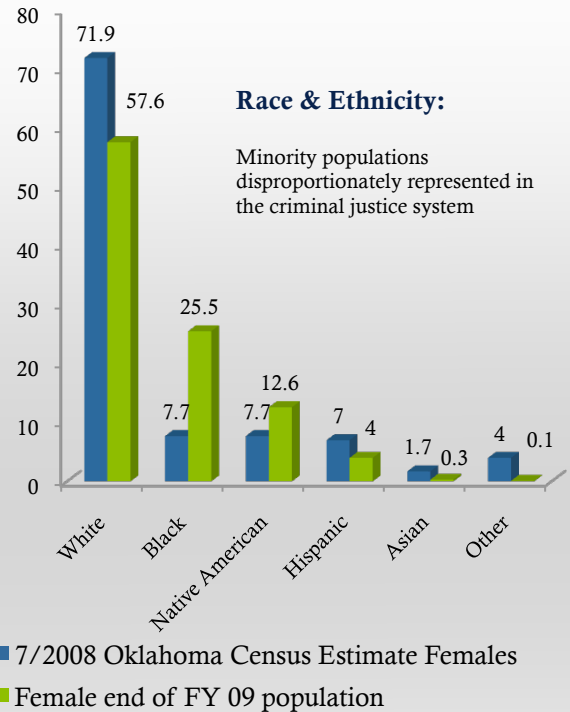

SIS

SOLUTIONS INITIATIVE SUMMIT
 INCARCERATION OF OKLAHOMA WOMEN

Fact Sheet

Oklahoma Incarcerated Women: by the numbers...

86% were unemployed at time of arrest

68% are nonviolent offenders

65% have at least one child under 18

66% were abused as children

71% were victims of domestic violence

36% were victims of rape

Oklahoma ranks #1 in the nation and incarcerates women at almost twice the national average.

Source: Oklahoma Department of Corrections, Female Offender Annual Report 12/09