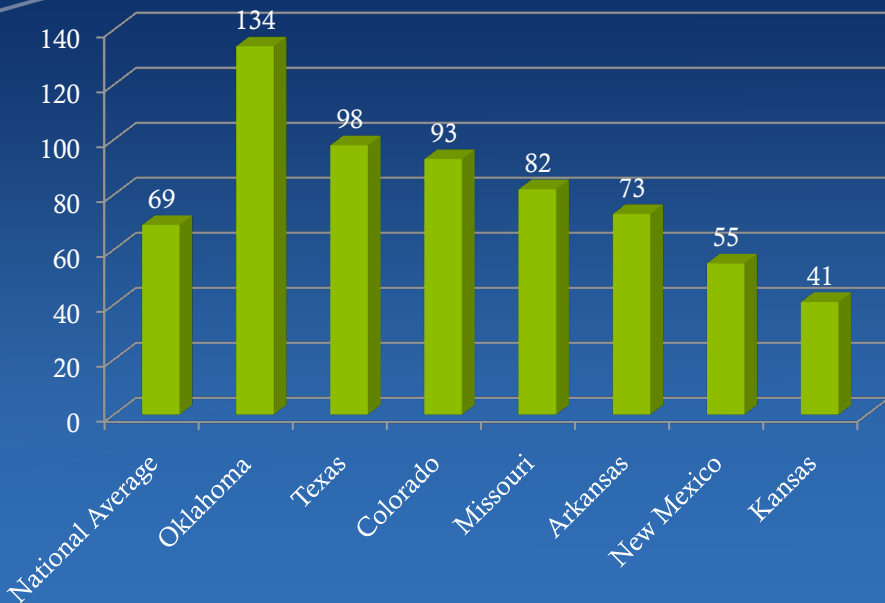

SIS

SOLUTIONS INITIATIVE SUMMIT
 INCARCERATION OF OKLAHOMA WOMEN

Fact Sheet

Oklahoma Incarcerated Women: by the numbers...

86% were unemployed at time of arrest

68% are nonviolent offenders

65% have at least one child under 18

66% were abused as children

71% were victims of domestic violence

36% were victims of rape

Oklahoma ranks #1 in the nation and incarcerates women at almost twice the national average.

Source: Oklahoma Department of Corrections, Female Offender Annual Report 12/09